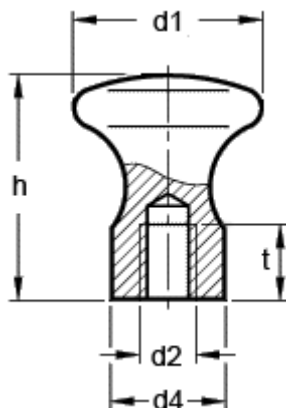

Article number: 20149442

Description: E+G Waist shaped knob GN 75-32-M8-D

## Measures

---

d1 = 32  
d2 = M8  
d4 = 18  
h = 37  
t min = 12